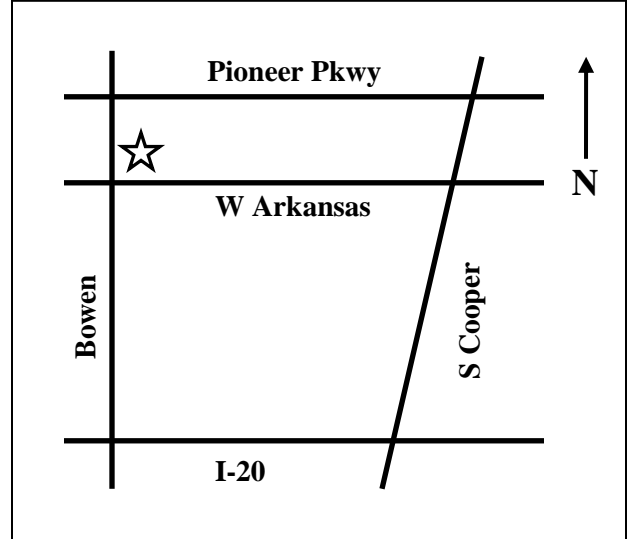

Back-to-School Hours:

Aug. 16 - Aug. 28 2021

Monday - Friday 10 am - 7:00 pm
Saturday 10 am - 6 pm
Sunday Closed

Closed Labor day Sept. 6th

We Rent:

Two levels of Violins, Violas, & Cellos
Beginner level & Step-up Prodigy level for Jr. & Sr. High