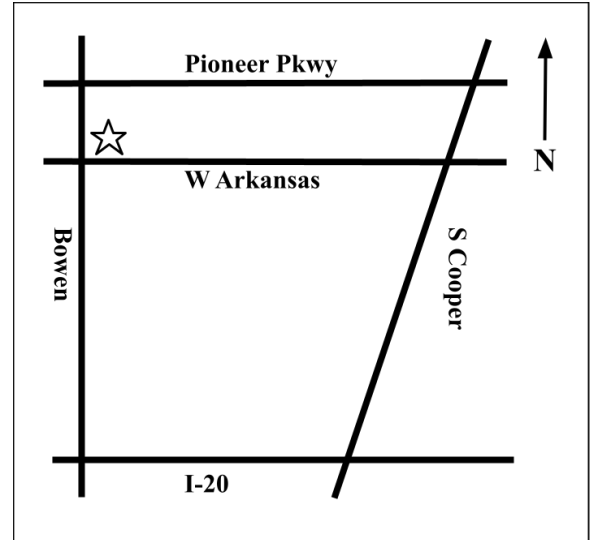

## Back-to-School Hours:

**Aug. 15 - Aug. 27 2022**

Monday - Friday 10 am - 7 pm  
Saturday 10 am - 6 pm  
Sunday Closed

**Closed Labor day Sept. 5<sup>th</sup>**