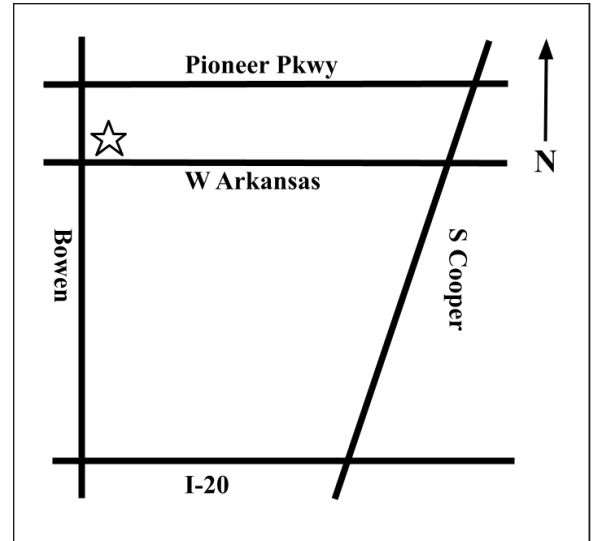

## Back-to-School Hours:

**Aug. 14 - Aug. 26 2023**

Monday - Friday 10 am - 7 pm  
Saturday 10 am - 6 pm  
Sunday Closed

**Closed Labor day Sept. 4<sup>th</sup>**