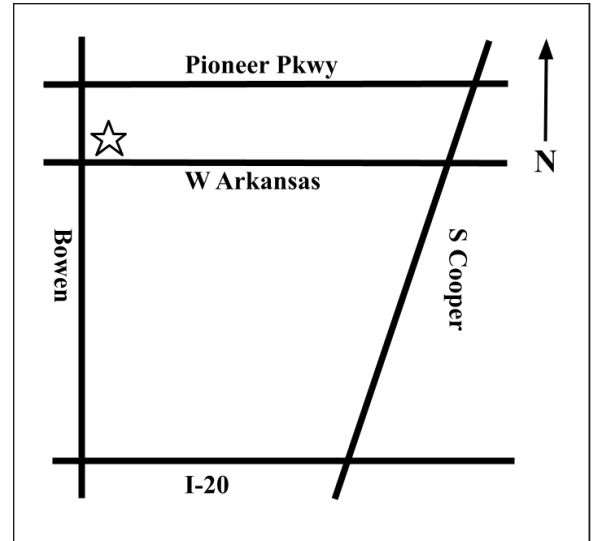

Back-to-School Hours:

Aug. 12 - Aug. 24 2024

Monday - Friday 10 am - 7 pm
Saturday 10 am - 6 pm
Sunday Closed

Closed Labor day Sept. 2nd

We Rent:

Two levels of Violins, Violas, & Cellos
Beginner level & Step-up Prodigy level for Jr. & Sr. High