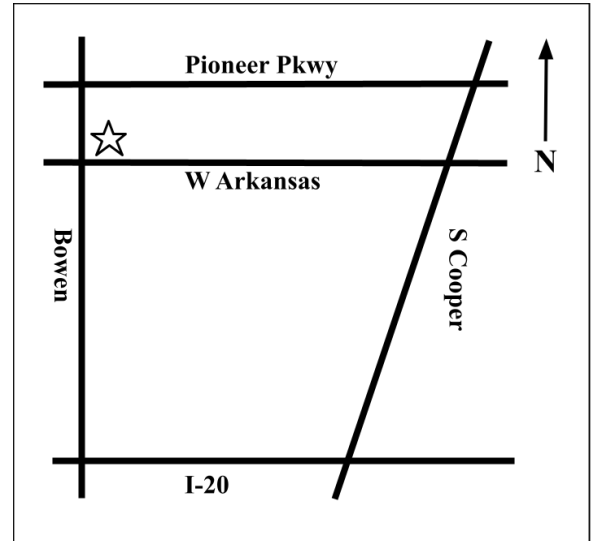

ARLINGTON STRINGS

817.460.0345
2425 W. Arkansas Ln, Suite E
Arlington, TX 76013
ArlingtonStrings.net

Regular Hours:

Monday - Thursday 10 am - 6:30 pm
Friday 10 am - 6 pm
Saturday 10 am - 4 pm
Sunday Closed

Back-to-School Hours:

Aug. 10 - Aug. 22 2026

Monday - Friday 10 am - 7 pm
Saturday 10 am - 6 pm
Sunday Closed

Closed Labor day Sept. 7th

We Rent:

Two levels of Violins, Violas, & Cellos
Beginner level & Step-up Prodigy level for Jr. & Sr. High

We Sell:

Fine instruments & instrument accessories requested by orchestra teachers.
Basic accessory package of shoulder rest/rock stop, book, & music stand available for a discounted price.
Additional $5 discount for new renters!

Our Rental Fee Covers:

Instrument, Case, Bow & Rosin
Includes basic wear and tear repair, theft & fire insurance
Free rental string replacement included

Facebook.com/ArlingtonStrings

Instrument Rental Options:

Violins:	
Beginner:	$175
Prodigy:	$275

Violas:	
Beginner:	$185
Prodigy:	$295

Cellos:	
Beginner:	$350
Prodigy:	$625

All rental prices are subject to sales tax. Prices posted are for the 9-month school year. Same price no matter when you rent in the Summer!
Should you return the instrument before the school year is over, you will be refunded based on semesters rented. Call store for details.